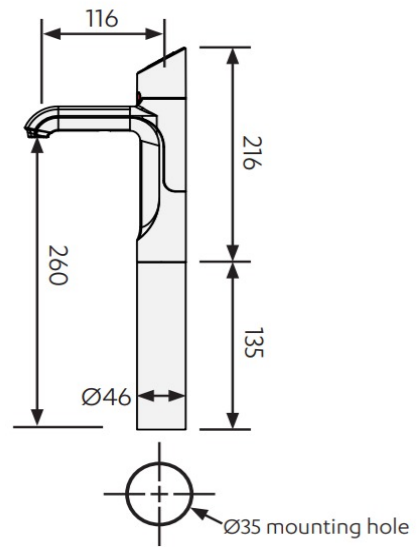

Classic Plus + extension