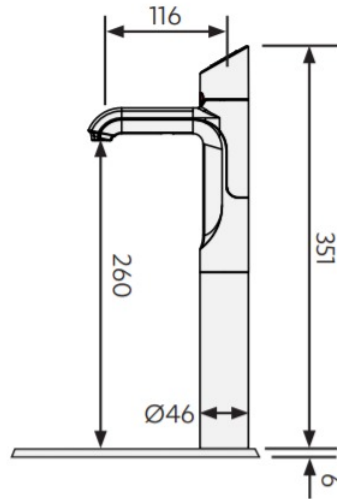

Classic Plus on Classic font