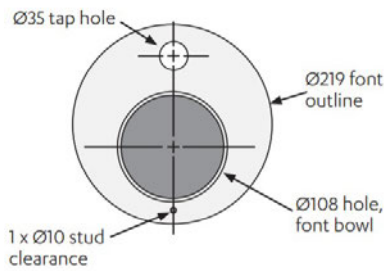

Integrated font