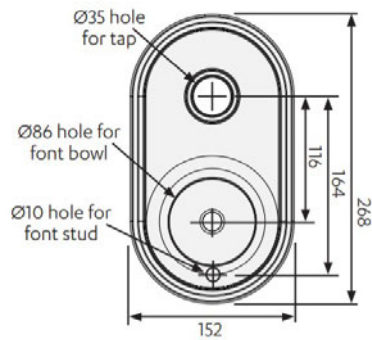

## Tap design

Style	HydroTap Classic Plus
Finish	Matt Black
Installation hole cut size	35mm
Rotation	Fixed
Disability options	No
Country of Origin	Australia

# Tap installation

**Classic Plus**

**Classic Plus + extension**

**Integrated font**

**Raised Font**

**Classic Plus on Raised font**

**Classic Plus on Classic font**

**Under-counter unit installation**