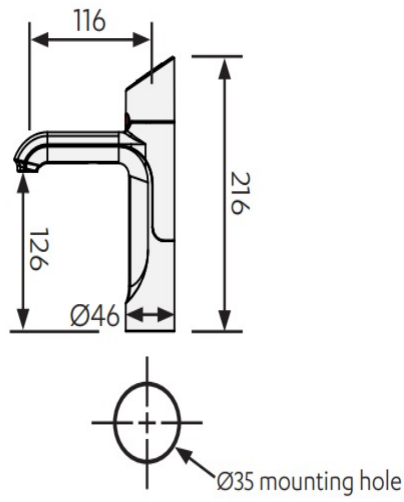

Tap installation

Classic Plus