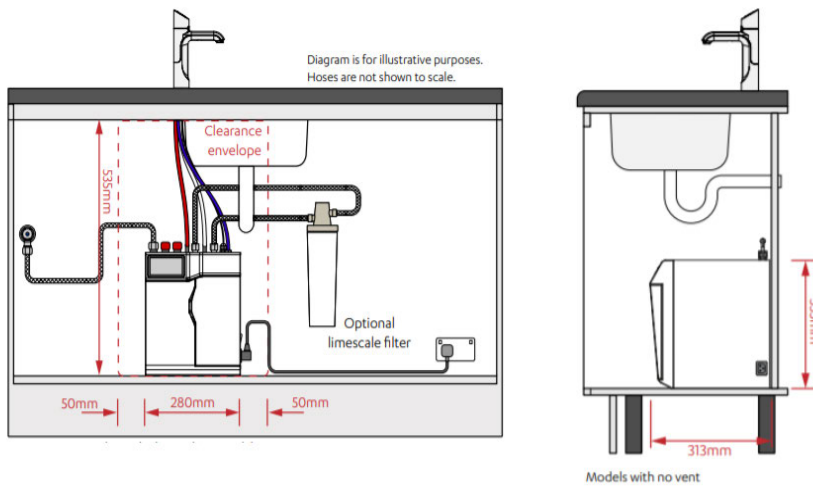

# Tap installation

**Classic Plus**

**Classic Plus + extension**

**Integrated font**

**Raised Font**

**Classic Plus on Raised font**

**Classic Plus on Classic font**

**Under-counter unit installation**

Clearance space required  
for under counter unit